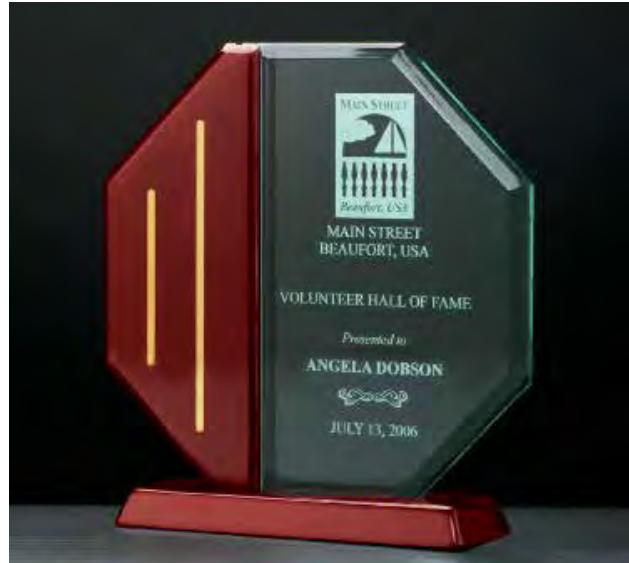

Octagon Series Rosewood Piano Finish Base and Post with Gold Metal Accents

	Overall Size	Engraving Area	
A6580	7.125" x 7.5"	4.25" x 7"	$90.00
A6581	8.125" x 8.625"	5" x 8"	$102.00
A6582	9.25" x 9.625"	5.75" x 9"	$111.00

0.375" THICK JADE ACRYLIC UPRIGHT