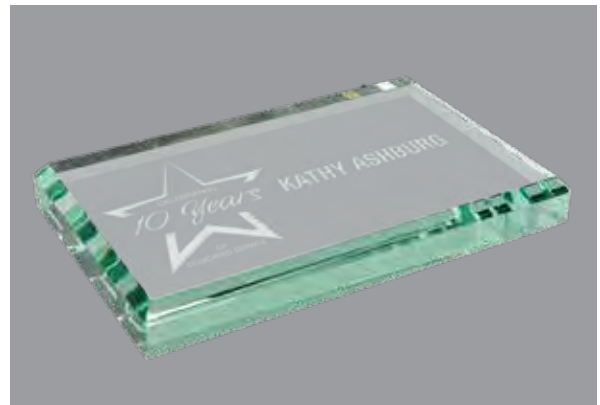

PERSONALIZATION COSTS EXTRA.

Paperweights

Clear Acrylic Paperweight

BAC044 3 3/4" x 3 3/4" x 3/4" \$26.25

Jade Glass Paperweight

GPW24J 4" x 2 1/2" x 1/2" \$15.75

Jade Glass Paperweight

GPW34J 4 1/2" x 3 1/2" x 1/2" \$18.75