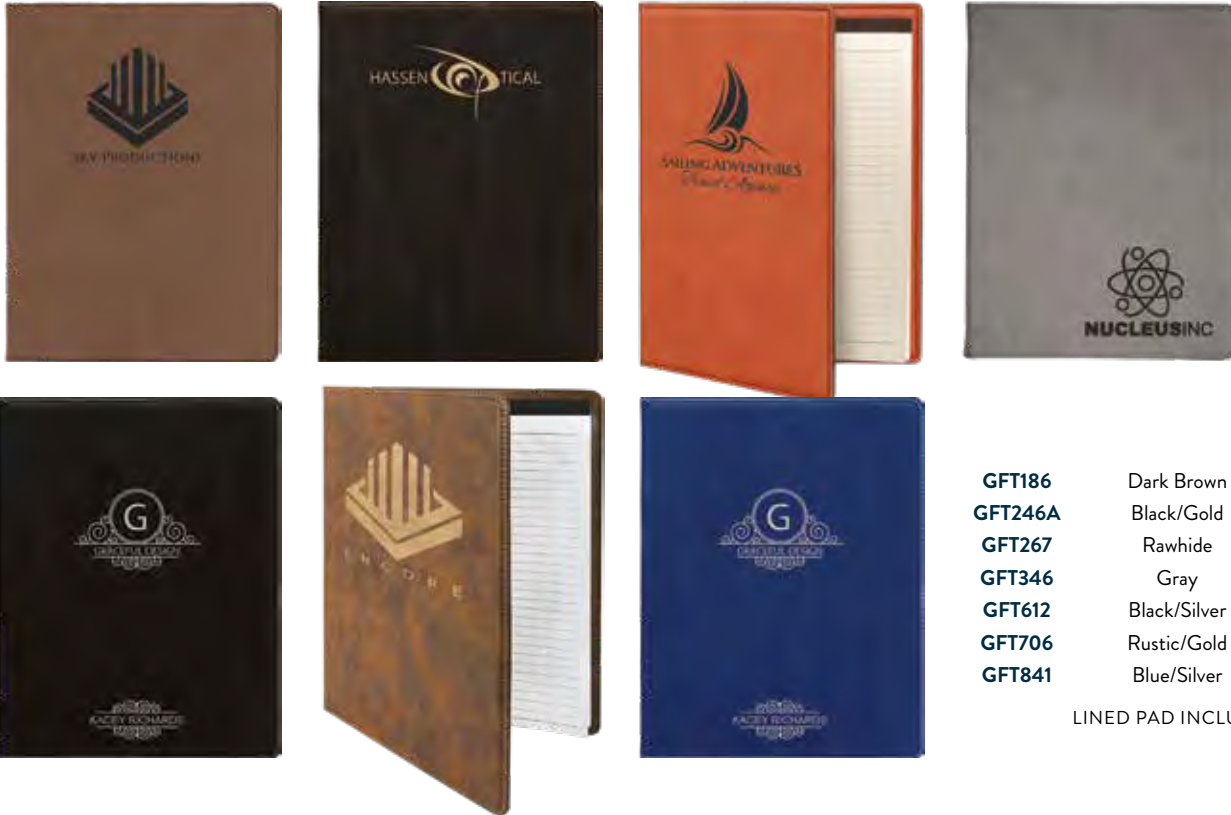

Portfolios

9 1/2" x 12" Laserable Leatherette® Portfolios

GFT186	Dark Brown	$45.00
GFT246A	Black/Gold	$45.00
GFT267	Rawhide	$45.00
GFT346	Gray	$45.00
GFT612	Black/Silver	$45.00
GFT706	Rustic/Gold	$45.00
GFT841	Blue/Silver	$45.00

LINED PAD INCLUDED