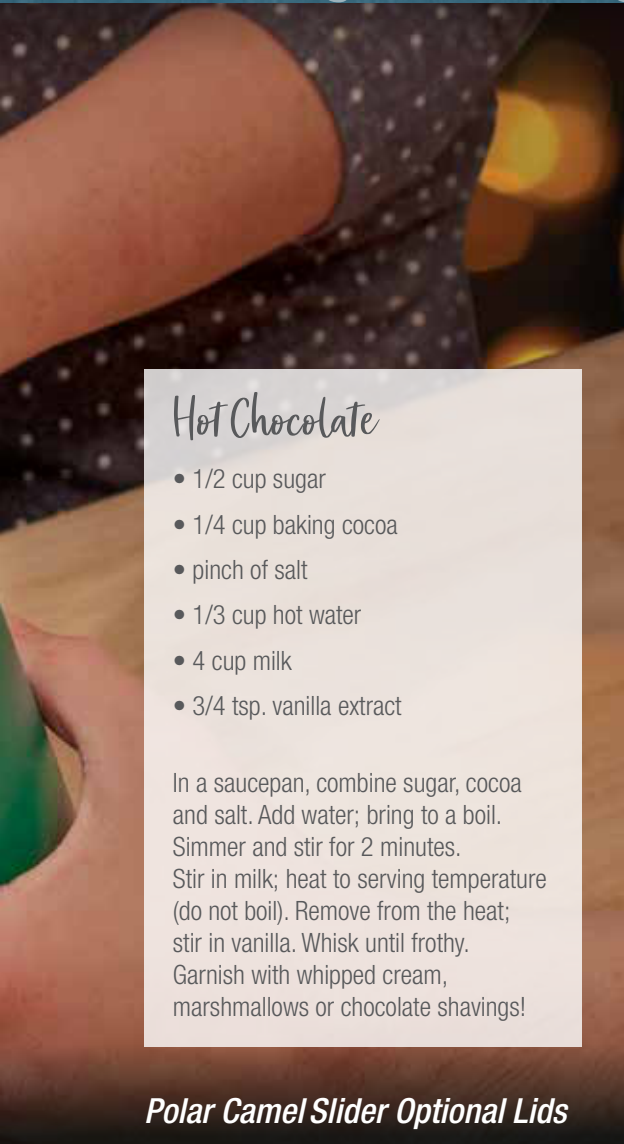

High Endurance DRINKWARE

Hot Chocolate

- 1/2 cup sugar
- 1/4 cup baking cocoa
- pinch of salt
- 1/3 cup hot water
- 4 cup milk
- 3/4 tsp. vanilla extract

In a saucepan, combine sugar, cocoa and salt. Add water; bring to a boil. Simmer and stir for 2 minutes. Stir in milk; heat to serving temperature (do not boil). Remove from the heat; stir in vanilla. Whisk until frothy. Garnish with whipped cream, marshmallows or chocolate shavings!