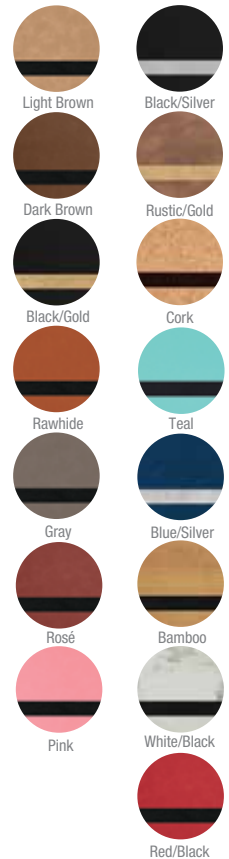

*Lasered
Leatherette*