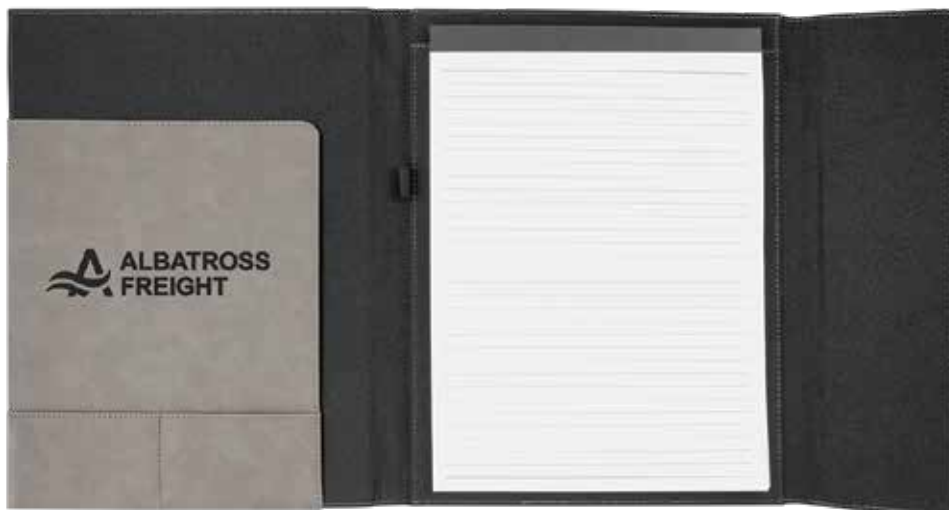

for color swatches see table of contents

for color swatches see table of contents

Lasered leatherette

Canvas Portfolio

Size: 7" x 9"

- GFT1205 - Gray with Black
- GFT1206 - Black with Gray
- GFT1207 - Rawhide with Gray
- GFT1208 - Teal with Black
- GFT1209 - Blue with Black
- GFT1210 - Red with Black
- GFT1211 - Rustic with Gray