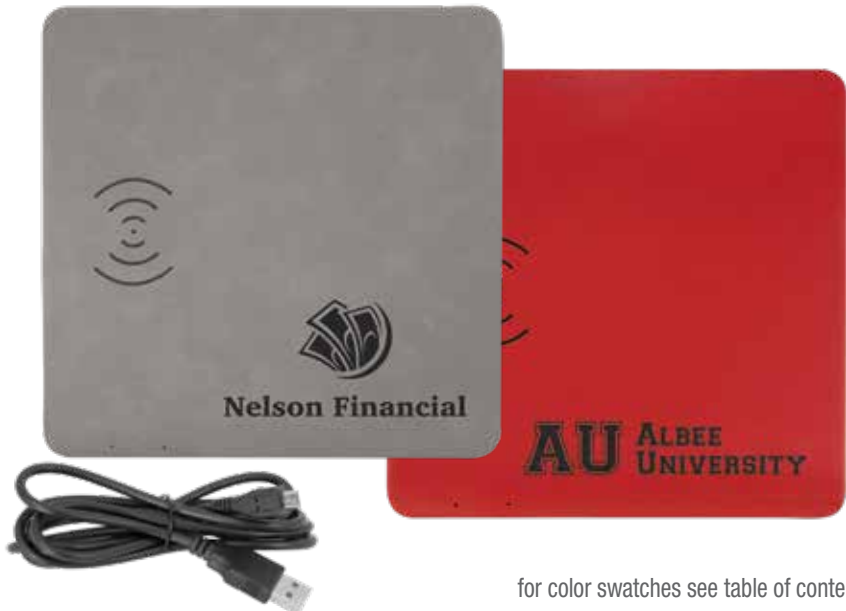

for color swatches see table of contents