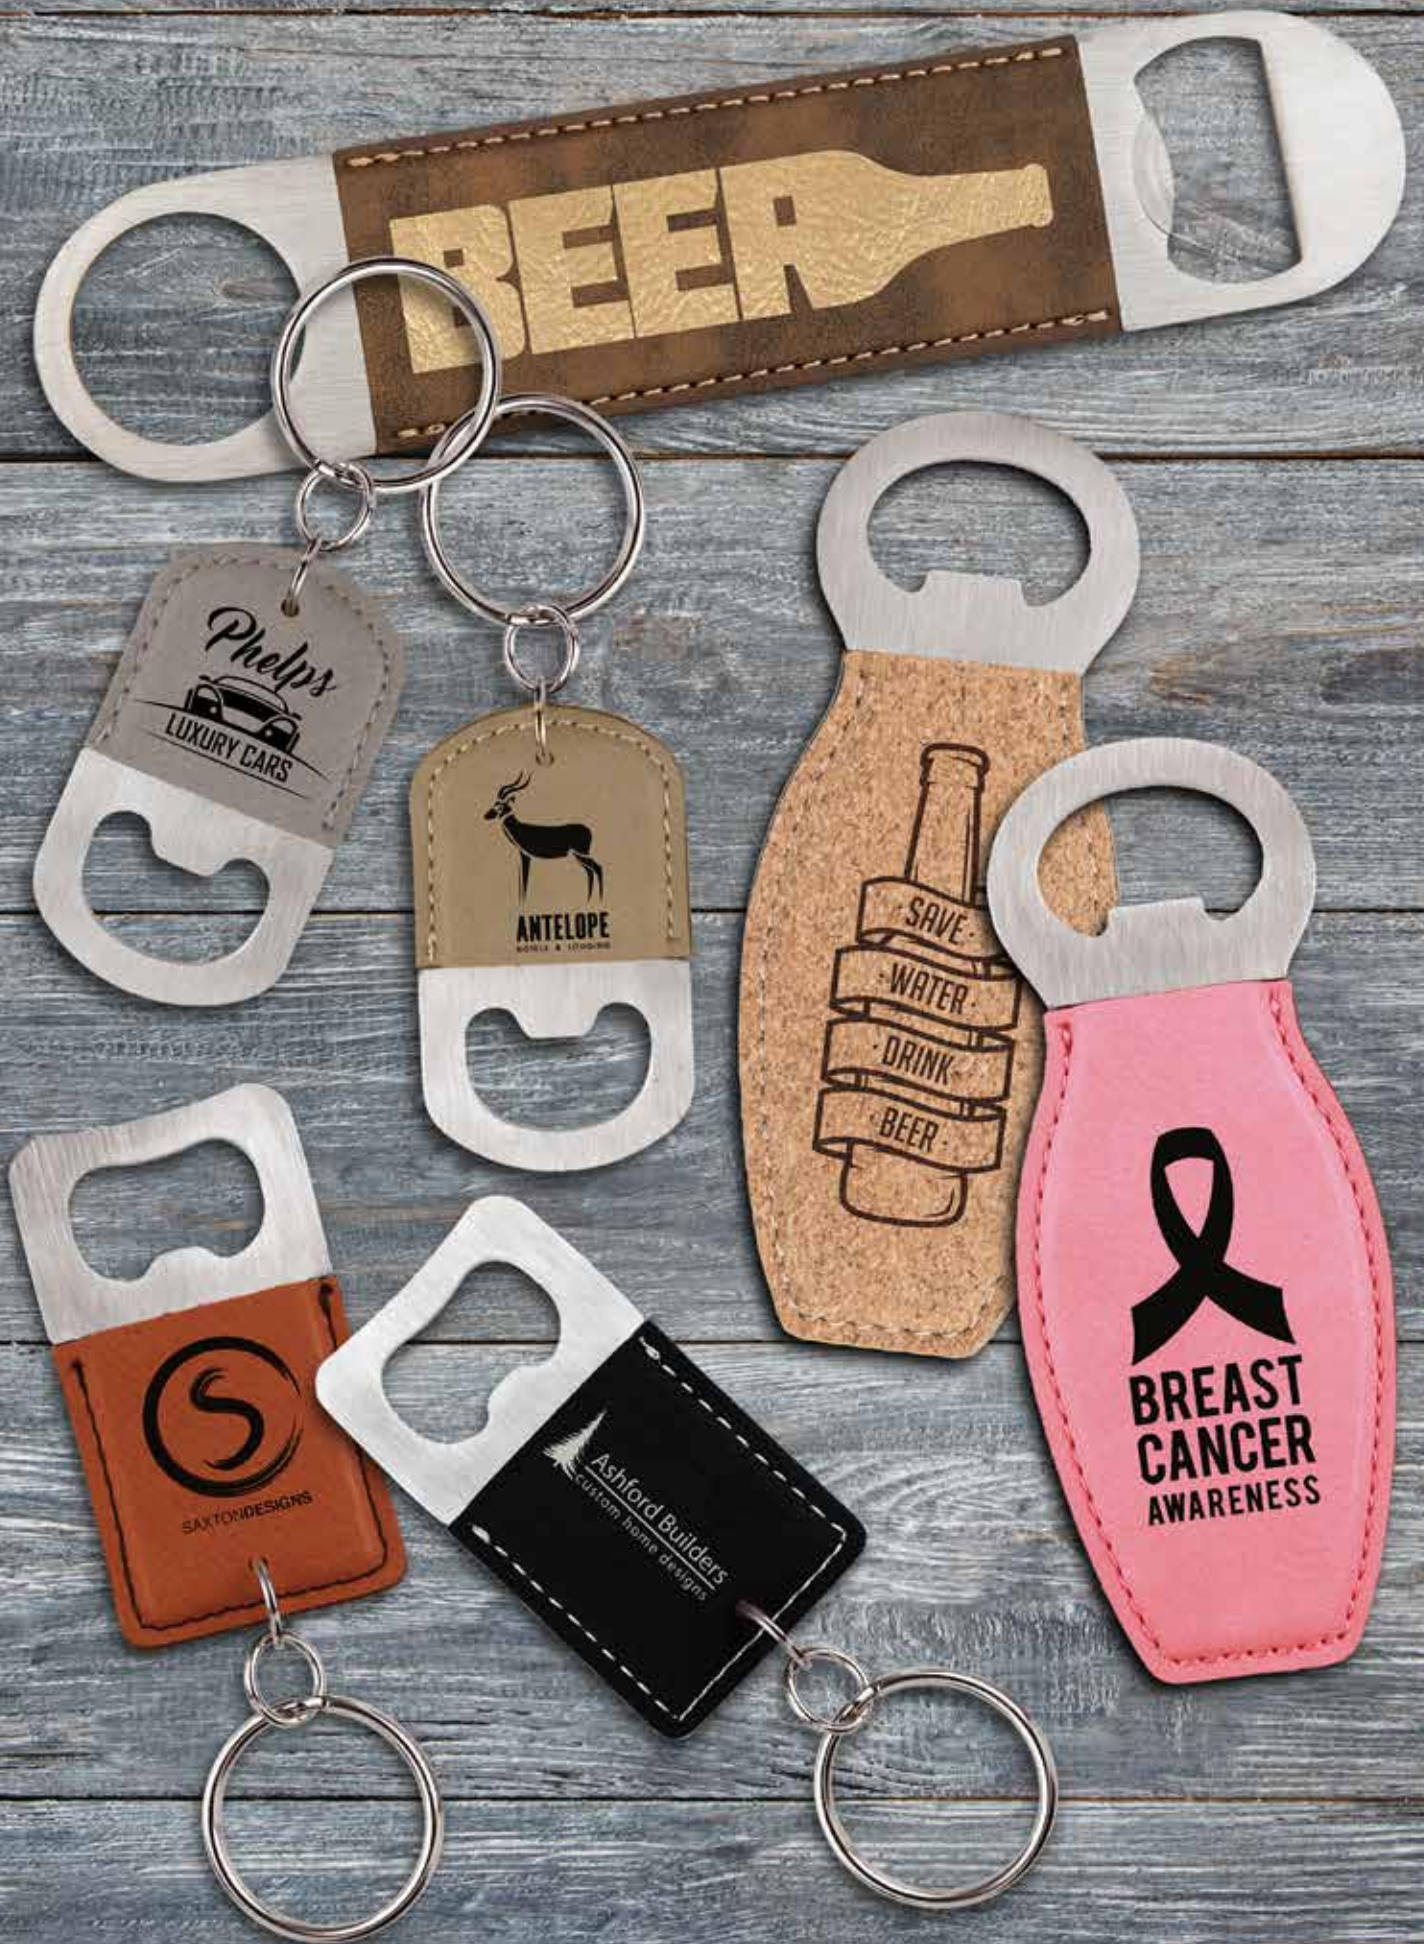

Rectangle Bottle Opener Keychain

Size: 2 3/4" x 1 1/2"

- GFT530 - Light Brown
- GFT531 - Dark Brown
- GFT532A - Black/Gold
- GFT533 - Rawhide
- GFT534 - Gray
- GFT536 - Rosé
- GFT537 - Pink
- GFT538 - Black/Silver
- GFT733 - Rustic/Gold
- GFT539 - Teal

for color swatches see table of contents

Premier lasered leatherette

The Ultimate in Recognition & Gifts

Flask Gift Box Set

Size: 8 3/4" x 5 7/8" x 2 1/8"
Includes a 6 oz. flask,
two shot glasses & funnel