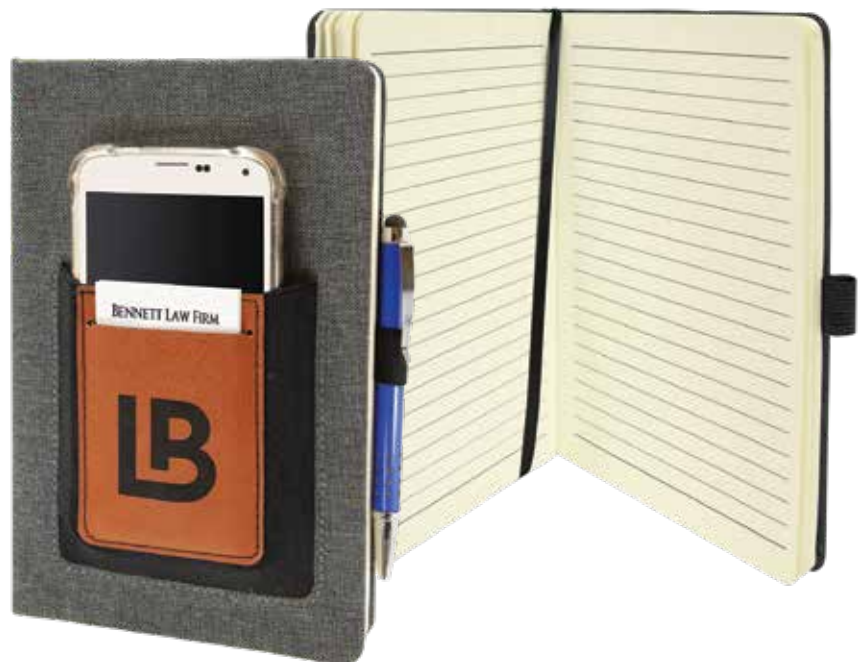

Canvas Journal with Cell Phone & Card Slot

Size: 5 1/4" x 8 1/4"

Phone Pouch Size: 3 3/4" x 4 1/2"

- GFT1225 - Gray with Gray
- GFT1226 - Gray with Black/Silver
- GFT1227 - Gray with Rawhide