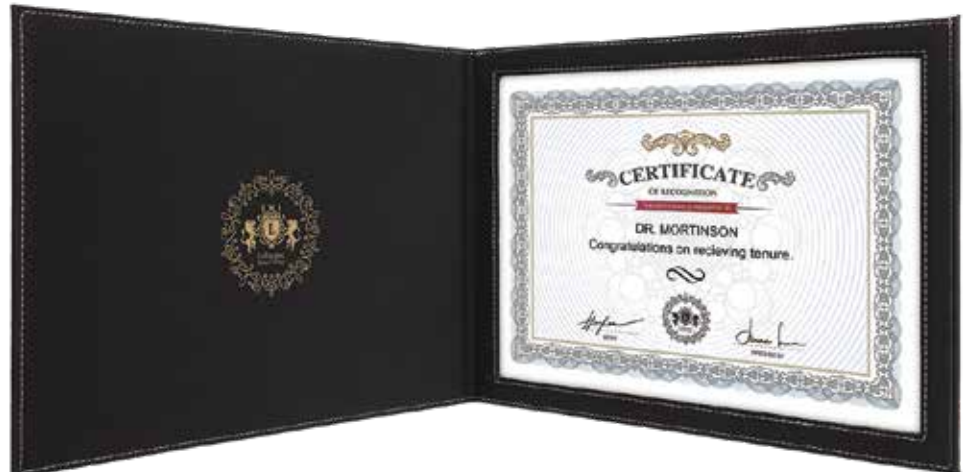

- CH101 - Light Brown
- CH102 - Dark Brown
- CH103 - Black/Gold
- CH104 - Rawhide
- CH105 - Gray
- CH107 - Rosé
- CH108 - Pink
- CH109 - Black/Silver
- CH110 - Rustic/Gold
- CH111 - Blue/Silver
- CH112 - White Marble