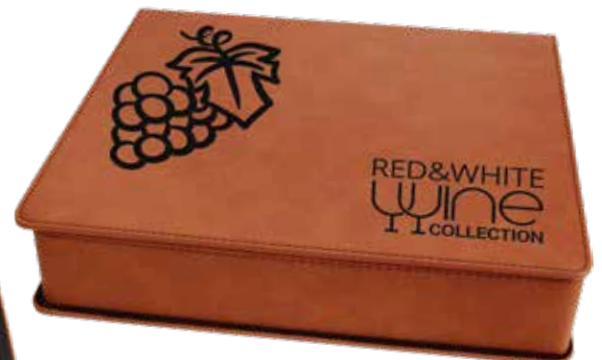

5-Piece Wine Tool Set

Size: 10 1/2" x 8 3/8" x 2 1/4"
Includes "rabbit style" corkscrew, replacement screw, drip collar, decanting pourer, stopper & plastic foil cutter

- **WTL71 - Light Brown**
- **WTL72 - Dark Brown**
- **WTL73A - Black/Gold**
- **WTL74 - Rawhide**
- **WTL75 - Gray**
- **WTL79 - Black/Silver**
- **WTL80 - Rustic/Gold**
- **WTL81 - Cork**