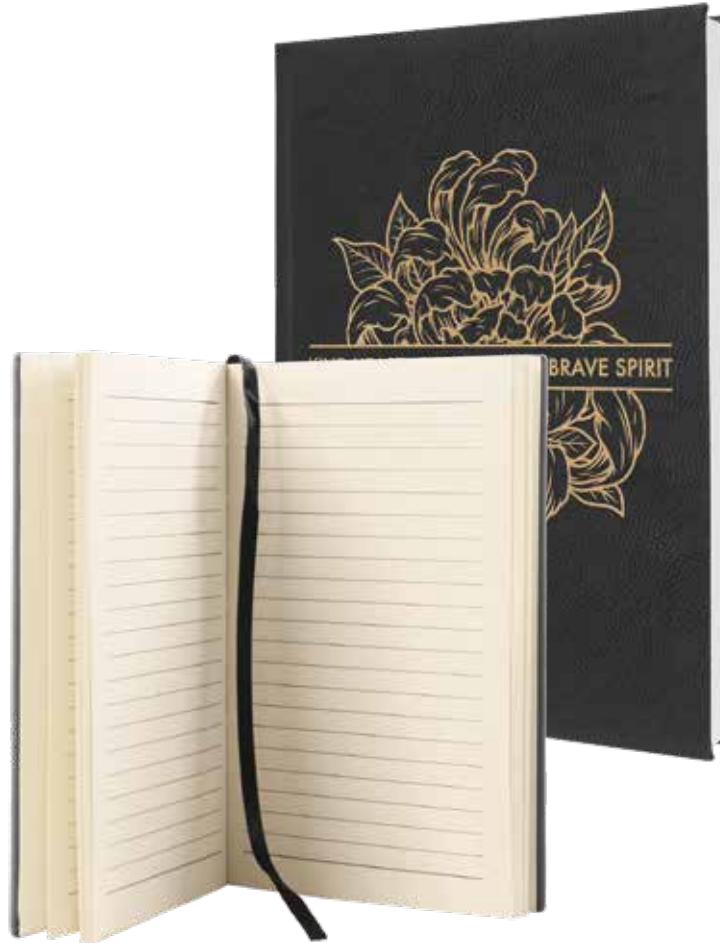

lasered leatherette

Journal

Size: 5 1/4" x 8 1/4"

- GFT651 - Light Brown
- GFT652 - Dark Brown
- GFT653 - Black/Gold
- GFT654 - Rawhide
- GFT655 - Gray
- GFT657 - Rosé
- GFT658 - Pink
- GFT659 - Black/Silver
- GFT660 - Rustic/Gold
- GFT785 - Cork
- GFT809 - Teal
- GFT838 - Blue/Silver
- GFT877 - Bamboo
- GFT878 - White Marble
- GFT909 - Red